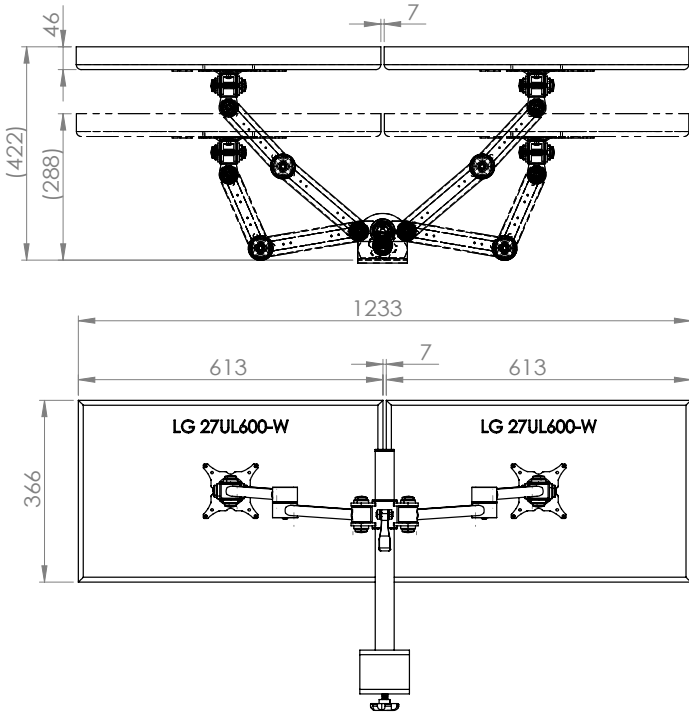

## Product Specification

Product code	STREAMCOMB12 - Silver
Weight capacity	20kg per arm
Max screen size	30"
Max forward extension	440mm, 860mm apart
VESA	75mm & 100mm VESA compliant
Movement	Height adjustment, tilt, swivel, rotation and reach
Height adjustment	Max height adjustment 300mm
Tilt	85 degrees up / 85 degrees down (170 degrees total)

## Additional Information

Dual beam manual height adjustable arms with baby-c clamp

Suitable for 25mm thick desk tops

Colour options available:

Silver – STREAMCOMB12 - RAL code 9006

White – STREAMCOMB12W - RAL code 9010

# Monitor Size Movement

## 27" Screen

a. Having a partition/obstacle behind the monitor arm

b. no partition/obstacle behind the monitor arm