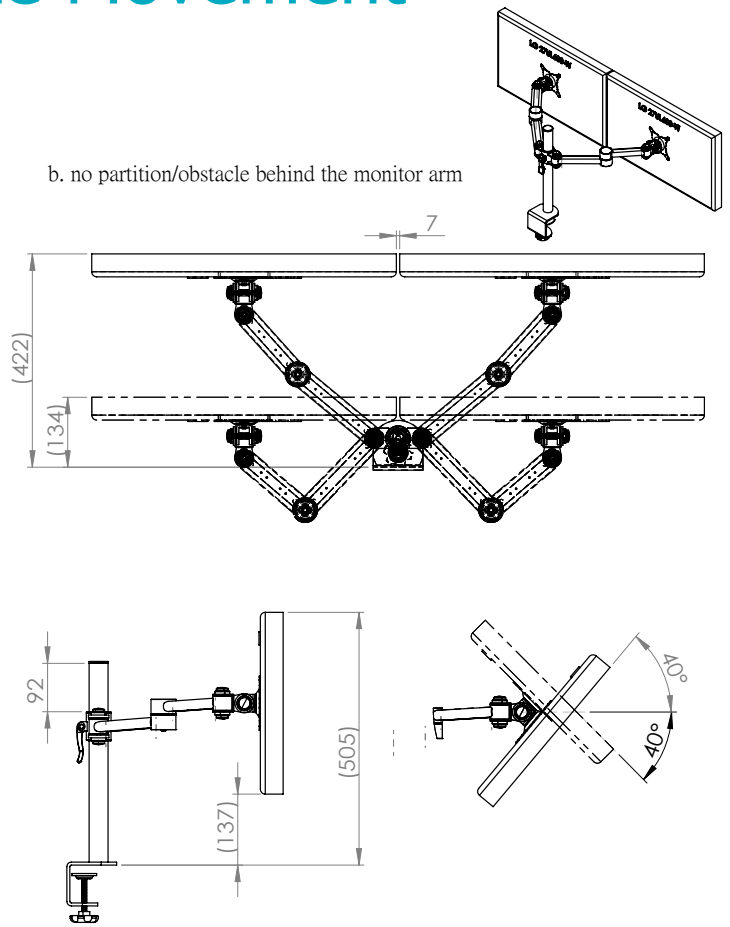

## Product Specification

Product code	STREAMCOMB12 - Silver
Weight capacity	20kg per arm
Max screen size	30"
Max forward extension	440mm, 860mm apart
VESA	75mm & 100mm VESA compliant
Movement	Height adjustment, tilt, swivel, rotation and reach
Height adjustment	Max height adjustment 300mm
Tilt	85 degrees up / 85 degrees down (170 degrees total)

## Additional Information

Dual beam manual height adjustable arms with baby-c clamp

Suitable for 25mm thick desk tops

Colour options available:

Silver – STREAMCOMB12 - RAL code 9006

White – STREAMCOMB12W - RAL code 9010

# Monitor Size Movement

## 27" Screen

a. Having a partition/obstacle behind the monitor arm

b. no partition/obstacle behind the monitor arm