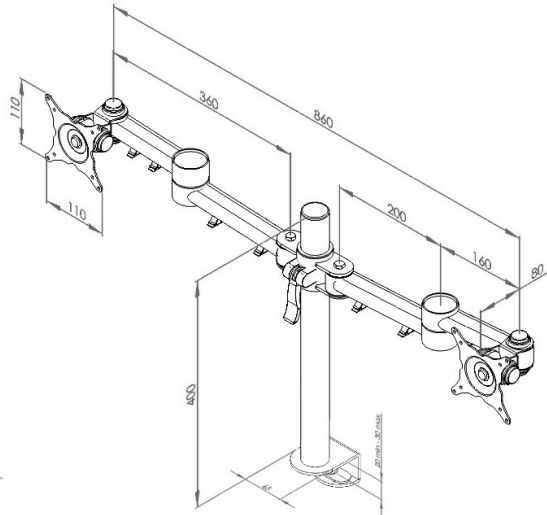

# Stream dual beam 2 screen – baby-c clamp

## Product Specification

Product code	STREAMCOMB12 - Silver
Weight capacity	20kg per arm
Max screen size	30"
Max forward extension	440mm, 860mm apart
VESA	75mm & 100mm VESA compliant
Movement	Height adjustment, tilt, swivel, rotation and reach
Height adjustment	Max height adjustment 300mm
Tilt	85 degrees up / 85 degrees down (170 degrees total)

## Additional Information

Dual beam manual height adjustable arms with baby-c clamp

Suitable for 25mm thick desk tops

Colour options available:

Silver – STREAMCOMB12 - RAL code 9006

White – STREAMCOMB12W - RAL code 9010