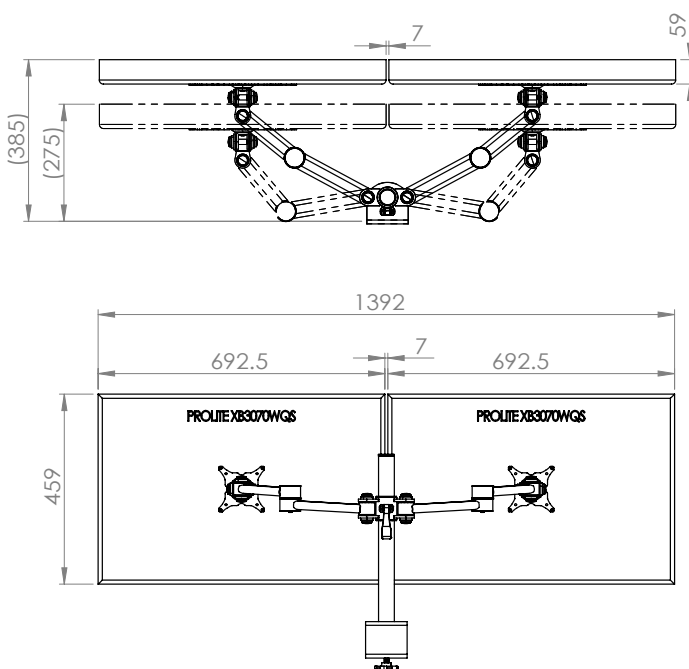

## Product Specification

Product code	STREAMCOMB12 - Silver
Weight capacity	20kg per arm
Max screen size	30"
Max forward extension	440mm, 860mm apart
VESA	75mm & 100mm VESA compliant
Movement	Height adjustment, tilt, swivel, rotation and reach
Height adjustment	Max height adjustment 300mm
Tilt	85 degrees up / 85 degrees down (170 degrees total)

## Additional Information

Dual beam manual height adjustable arms with baby-c clamp

Suitable for 25mm thick desk tops

Colour options available:

Silver – STREAMCOMB12 - RAL code 9006

White – STREAMCOMB12W - RAL code 9010

## 27" Screen

a. Having a partition/obstacle behind the monitor arm

b. no partition/obstacle behind the monitor arm

## 30" Screen

a. Having a partition/obstacle behind the monitor arm

b. no partition/obstacle behind the monitor arm